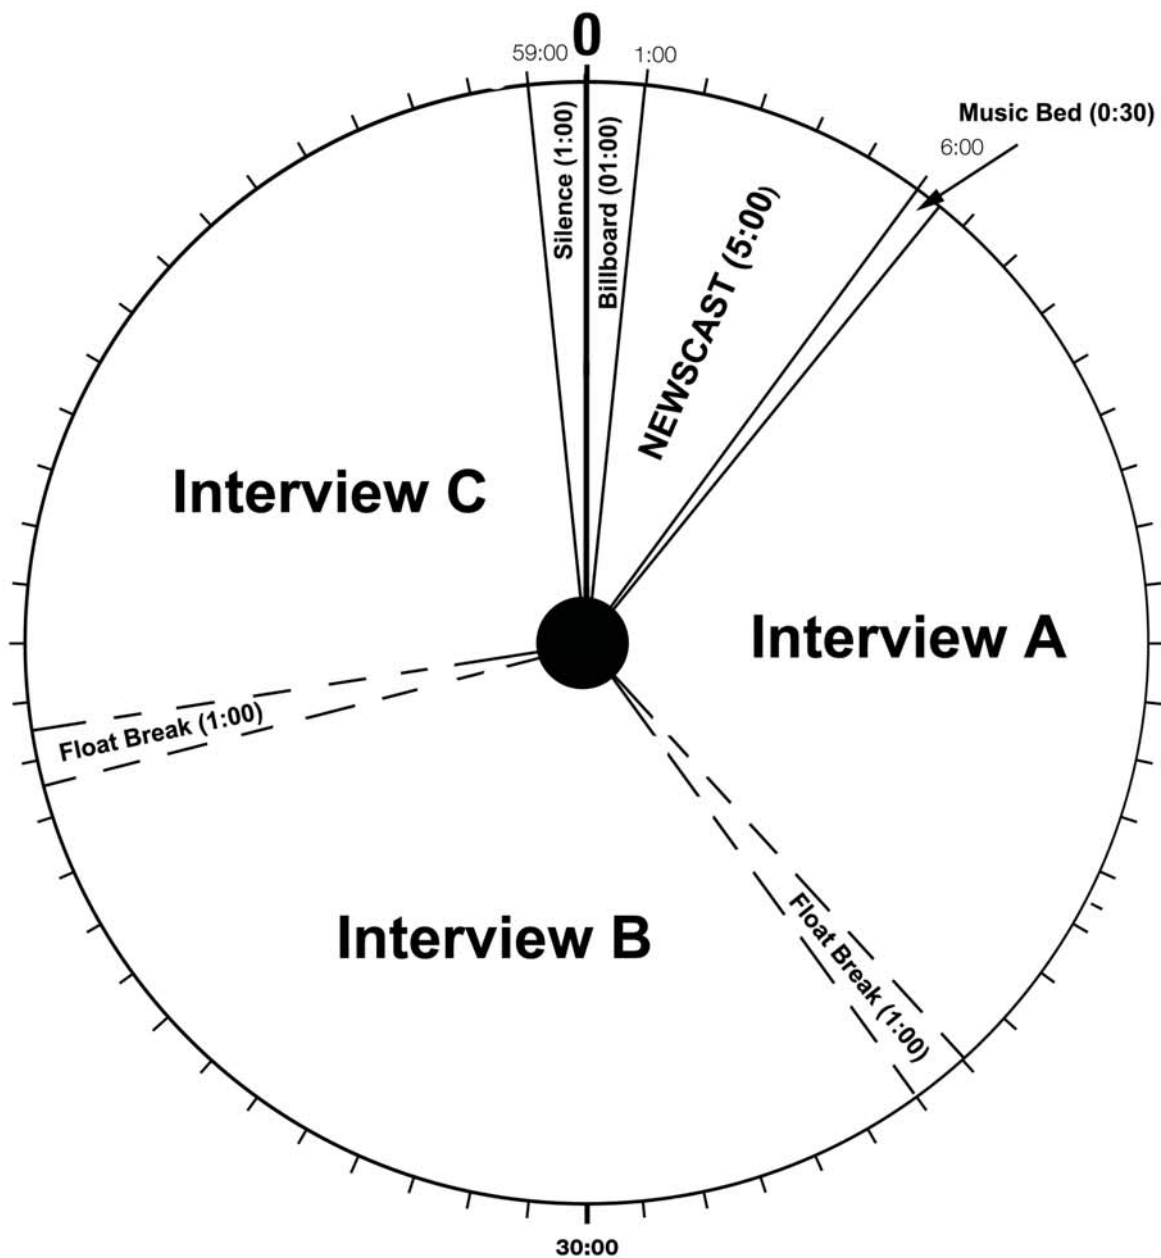

Are We Alone?

Effective: 1/1/08

* 1st Floating Break occurs between 19:30-26:30
2nd Floating Break occurs between 39:00-46:00